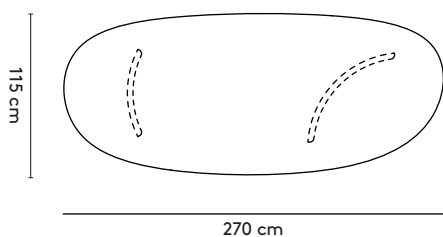

product

designer

year

1 Dew

Sabine  
Marcelis

2022

2 Seating position

\*Close+ chair