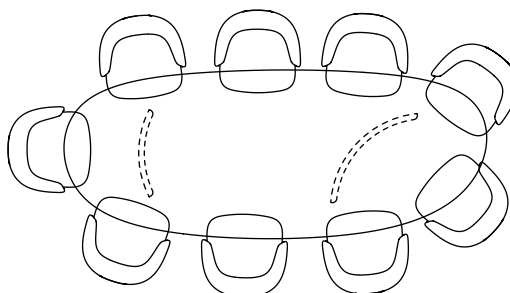

product

designer

year

1 Dew

Sabine  
Marcelis

2022

2 Seating position

\*Close+ chair