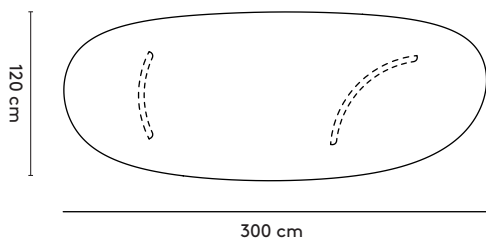

product

designer

year

1 Dew

Sabine  
Marcelis

2022

2 Seating position

\*Close+ chair