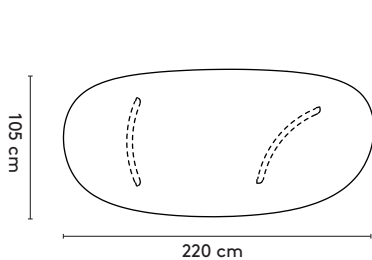

product

designer

year

1 Dew

Sabine  
Marcelis

2022

2 Seating position

\*Close+ chair