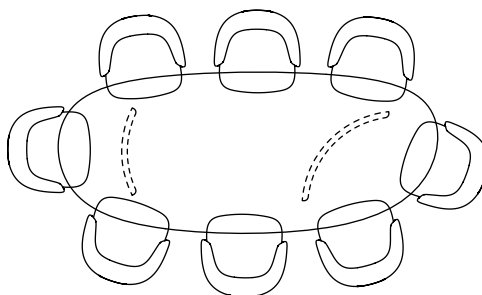

product

designer

year

1 Dew

Sabine  
Marcelis

2022

2 Seating position

\*Close+ chair