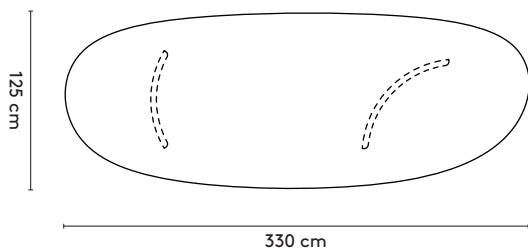

product

designer

year

1 Dew

Sabine  
Marcelis

2022

2 Seating position

\*Close+ chair